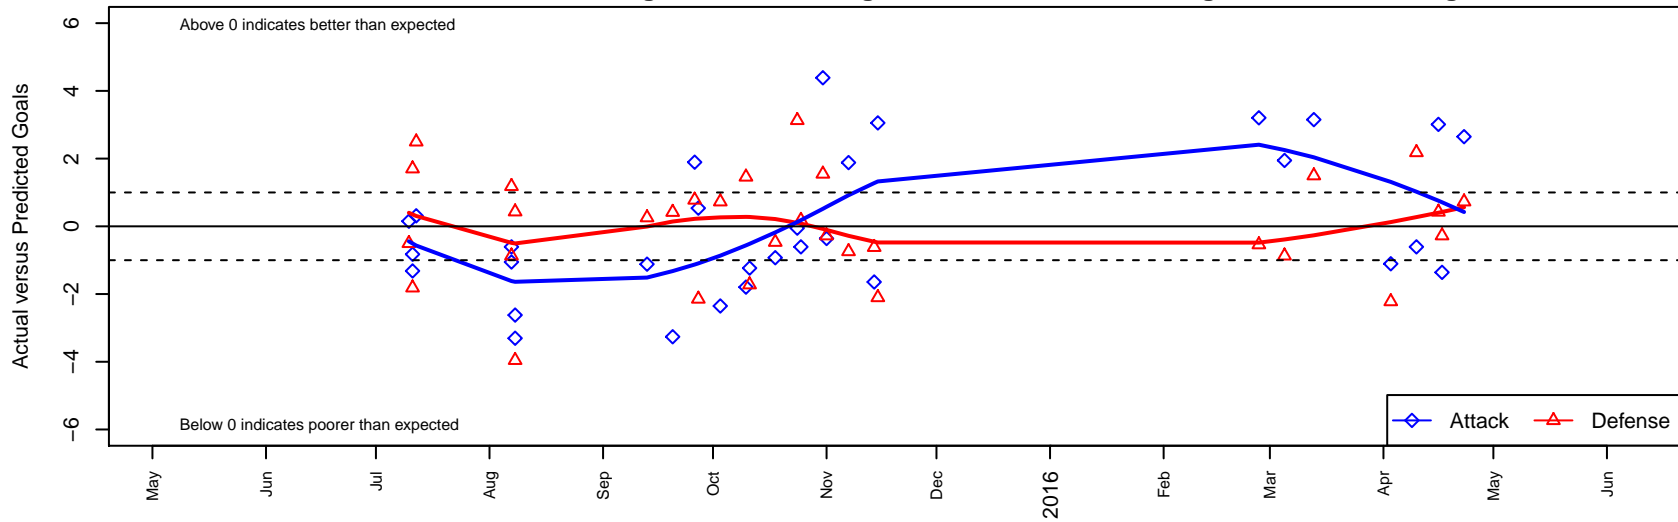

TFA Barcelona OR B01

Total Futbol Academy
 Barcelona, OR
 B01 total strength=1059
 attack=5.05 defense=1.19
 fall league = PTT B01 Div 1 White
 spr league = Spr OYS B01 Div 1 White

alt names used:
 Barcelona Oregon 2001B
 Barcelona Oregon 2001B
 BARCELONA OREGONBARCELONA OREGC
 Barcelona Oregon 2001B
 Barcelona Oregon 2001B

Venues played:
 2015 PCU Summer Classic U14 Black
 2015 Chinook Cup U14
 2015 PTT B01 Division 1 White
 2015 OYS Presidents Cup B01
 2015 Spr OYS B01 Division 1 White

TFA Barcelona OR B01
 Dots are actual minus expected GF (blue circles) and GA (red triangles).
 Blue line is smoothed change in attack strength. Red is smoothed change in defense strength.

**attack and defense variance (black dot)
relative to other teams
and top 10 in region**

**attack and defense rating
relative to others at age
and all opponents in last 13 months**

Performance relative to 13 month average