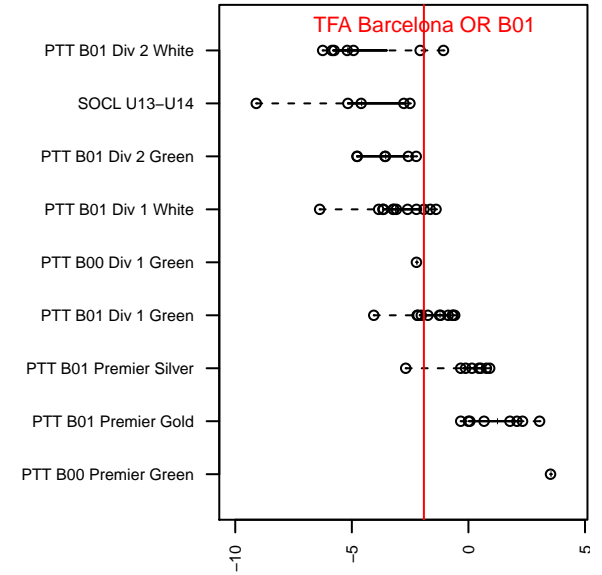

TFA Barcelona OR B01

Total Futbol Academy
 Barcelona, OR
 B01 total strength=1059
 attack=5.05 defense=1.19
 fall league = PTT B01 Div 1 White
 spr league = Spr OYS B01 Div 1 White

alt names used:
 Barcelona Oregon 2001B
 Barcelona Oregon 2001B
 BARCELONA OREGONBARCELONA OREGC
 Barcelona Oregon 2001B
 Barcelona Oregon 2001B

Venues played:
 2015 PCU Summer Classic U14 Black
 2015 Chinook Cup U14
 2015 PTT B01 Division 1 White
 2015 OYS Presidents Cup B01
 2015 Spr OYS B01 Division 1 White

TFA Barcelona OR B01
 Dots are actual minus expected GF (blue circles) and GA (red triangles).
 Blue line is smoothed change in attack strength. Red is smoothed change in defense strength.

**attack and defense variance (black dot)
relative to other teams
and top 10 in region**

**attack and defense rating
relative to others at age
and all opponents in last 13 months**

Performance relative to 13 month average